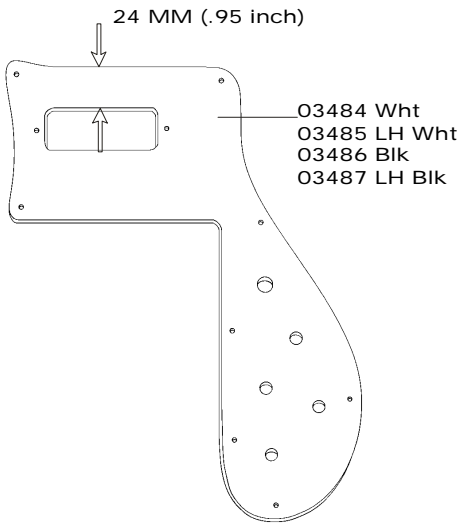

Bass Pickguards

- 03460 Pickguard, 2020 & 2060, Righthand (White)
- 03461 Pickguard, 2020 & 2060, Righthand (Black)
- 03462 Pickguard, 2020 & 2060, Lefthand (White)
- 03463 Pickguard, 2020 & 2060, Lefthand (Black)
- 03484 Pickguard, 4003 & 4001 from serial OE2645, Righthand, (White)
- 03485 Pickguard, 4003 & 4001 from serial OE2645, Lefthand (White)
- 03486 Pickguard, 4003 & 4001 from serial OE2645, Righthand (Black)
- 03487 Pickguard, 4003 & 4001 from serial OE2645, Lefthand (Black)
- 03488 Pickguard, 4001V63 & 4001 before serial OE2645, Righthand (White)
- 03489 Pickguard, 4001V63 & 4001 before serial OE2645, Lefthand (White)
- 03490 Pickguard, 4001CS Chris Squire Signature, Righthand (White)
- 03491 Pickguard, 4001CS, Chris Squire Signature, Lefthand (White)

Due to manufacturing changes on early basses, mounting hole location may vary, in which case new holes may be required on instrument.