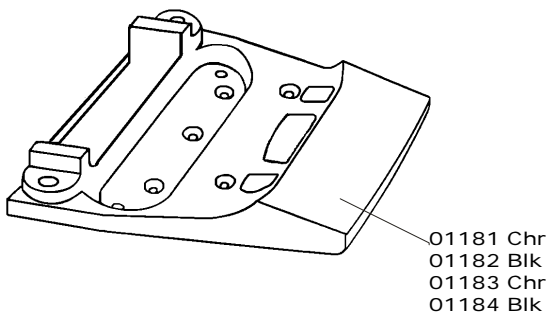

Bass Bridge/Tailpiece

- 00831 Bridge Assembly 4003,4003S/8, 4001V63
- 00834 Bridge Saddle 4003,4003S/8,4003S/5,4001V63
- 00837 Bridge Assembly 4003,4003S/8,4001V63 Left Hand
- 00842 Bridge Assembly 4003S/5
- 01159 Tailpiece+Damper 4003 Chrome
- 01160 Tailpiece+Damper 4003 Black
- 01161 Tailpiece 4003 Chrome
- 01162 Tailpiece 4003 Black
- 01165 Tailpiece 4001V63 Chrome
- 01166 Tailpiece+Damper 4001V63 Chrome
- 01171 Tailpiece+Damper 4003S/8 Chrome
- 01172 Tailpiece+Damper 4003S/8 Black
- 01181 Tailpiece+Damper 4003S/5 Chrome
- 01182 Tailpiece+Damper 4003S/5 Black
- 01183 Tailpiece 4003S/5 Chrome
- 01184 Tailpiece 4003S/5 Black
- 01187 Tailpiece 4003S/8 Chrome
- 01188 Tailpiece 4003S/8 Black
- 01900 Damper Bar
- 03803 Bass Mute Foam Pad Only
- 05201 Screw
- 05301 Bridge Height Adjust Screw
- 05148 Bridge Intonation Screw
- 05901 Strap Bolt Chrome
- 05902 Strap Bolt Black
- 06117 Damper Spring

- 01181 Chr
- 01182 Blk
- 01183 Chr
- 01184 Blk

- 05201
- 01171 Chr 8 Str
- 01172 Blk 8 Str
- 01187 Chr 8 Str
- 01188 Blk 8 Str