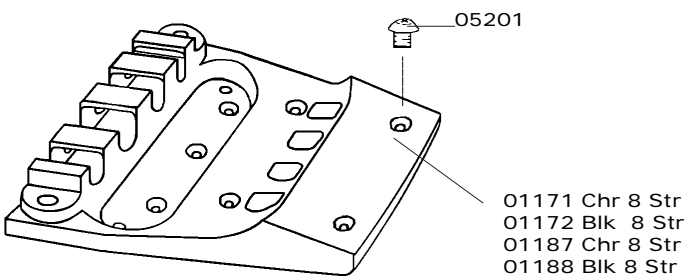

Bass Bridge/Tailpiece

- 00831 Bridge Assembly 4003,4003S/8, 4001V63
- 00834 Bridge Saddle 4003,4003S/8,4003S/5,4001V63
- 00837 Bridge Assembly 4003,4003S/8,4001V63 Left Hand
- 00842 Bridge Assembly 4003S/5
- 01159 Tailpiece+Damper 4003 Chrome
- 01160 Tailpiece+Damper 4003 Black
- 01161 Tailpiece 4003 Chrome
- 01162 Tailpiece 4003 Black
- 01165 Tailpiece 4001V63 Chrome
- 01166 Tailpiece+Damper 4001V63 Chrome
- 01171 Tailpiece+Damper 4003S/8 Chrome
- 01172 Tailpiece+Damper 4003S/8 Black
- 01181 Tailpiece+Damper 4003S/5 Chrome
- 01182 Tailpiece+Damper 4003S/5 Black
- 01183 Tailpiece 4003S/5 Chrome
- 01184 Tailpiece 4003S/5 Black
- 01187 Tailpiece 4003S/8 Chrome
- 01188 Tailpiece 4003S/8 Black
- 01900 Damper Bar
- 03803 Bass Mute Foam Pad Only
- 05201 Screw
- 05301 Bridge Height Adjust Screw
- 05148 Bridge Intonation Screw
- 05901 Strap Bolt Chrome
- 05902 Strap Bolt Black
- 06117 Damper Spring

- 01181 Chr
- 01182 Blk
- 01183 Chr
- 01184 Blk

- 05201
- 01171 Chr 8 Str
- 01172 Blk 8 Str
- 01187 Chr 8 Str
- 01188 Blk 8 Str