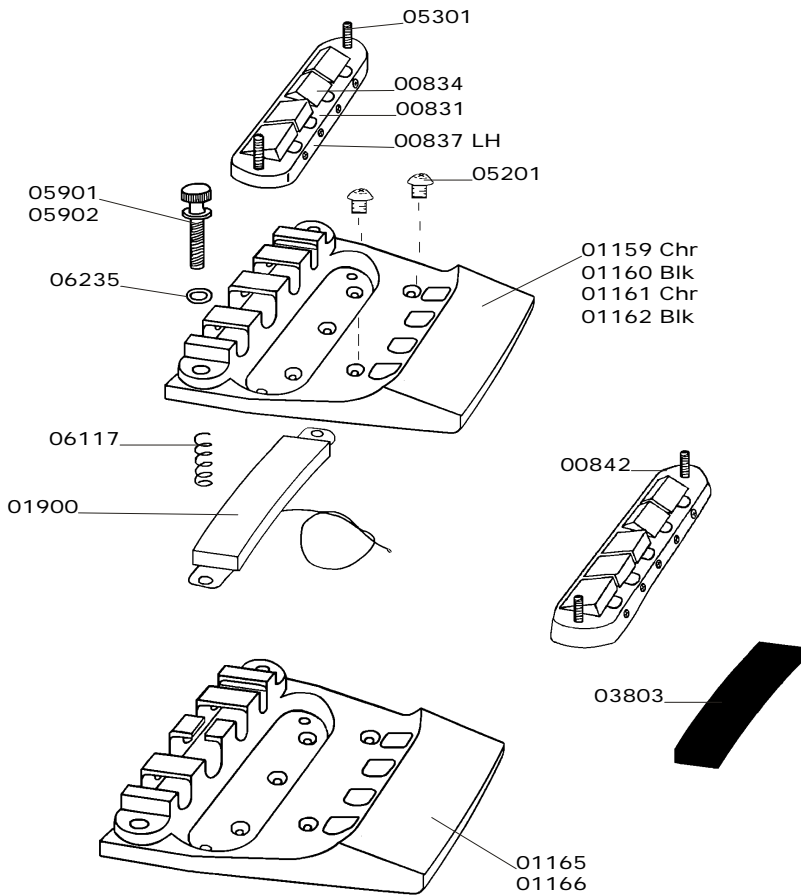

Bass Bridge/Tailpiece

- 00831 Bridge Assembly 4003,4003S/8, 4001V63
- 00834 Bridge Saddle 4003,4003S/8,4003S/5,4001V63
- 00837 Bridge Assembly 4003,4003S/8,4001V63 Left Hand
- 00842 Bridge Assembly 4003S/5
- 01159 Tailpiece+Damper 4003 Chrome
- 01160 Tailpiece+Damper 4003 Black
- 01161 Tailpiece 4003 Chrome
- 01162 Tailpiece 4003 Black
- 01165 Tailpiece 4001V63 Chrome
- 01166 Tailpiece+Damper 4001V63 Chrome
- 01171 Tailpiece+Damper 4003S/8 Chrome
- 01172 Tailpiece+Damper 4003S/8 Black
- 01181 Tailpiece+Damper 4003S/5 Chrome
- 01182 Tailpiece+Damper 4003S/5 Black
- 01183 Tailpiece 4003S/5 Chrome
- 01184 Tailpiece 4003S/5 Black
- 01187 Tailpiece 4003S/8 Chrome
- 01188 Tailpiece 4003S/8 Black
- 01900 Damper Bar
- 03803 Bass Mute Foam Pad Only
- 05201 Screw
- 05301 Bridge Height Adjust Screw
- 05148 Bridge Intonation Screw
- 05901 Strap Bolt Chrome
- 05902 Strap Bolt Black
- 06117 Damper Spring

- 01181 Chr
- 01182 Blk
- 01183 Chr
- 01184 Blk

- 05201
- 01171 Chr 8 Str
- 01172 Blk 8 Str
- 01187 Chr 8 Str
- 01188 Blk 8 Str