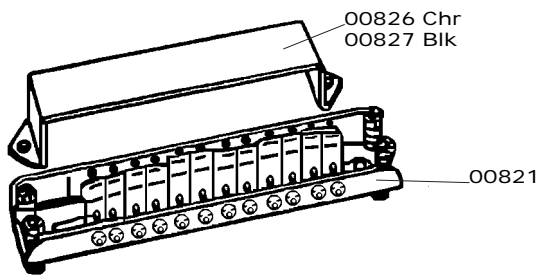

# Bridge Assembly

00811 Bridge Assembly 6-string, Complete  
00826 Bridge Cover Chrome  
00827 Bridge Cover Black

S17.pcx

00821 Bridge Assembly, 12-string, Complete  
00826 Bridge Cover Chrome  
00827 Bridge Cover Black

S38.pcx

00813 Channel Bridge 6 String Chrome  
00822 Channel Bridge 12 String Chrome  
00814 Bridge Saddles - 6 Saddle Bridge  
00824 Bridge Saddles - 12 Saddle Bridge  
00826 Bridge Cover Chrome  
00827 Bridge Cover Black  
00829 Base Bridge Chrome  
00830 Base Bridge Black  
05201 Mounting Screw  
05302 Bridge Height Adjustment Screw  
05303 Bridge Intonation Screw - 6 Saddle Bridge  
05305 Bridge Intonation Screw - 12 Saddle Bridge  
06113 Bridge Intonation Spring  
06114 Bridge Height Adjustment Spring