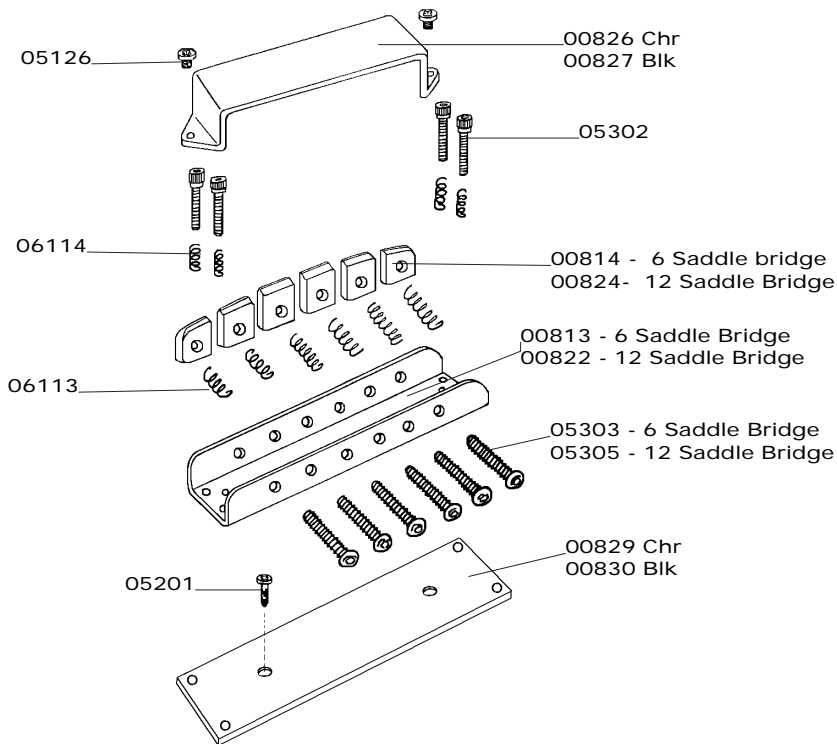

# Bridge Assembly

00811 Bridge Assembly 6-string, Complete  
00826 Bridge Cover Chrome  
00827 Bridge Cover Black

S17.pcx

00821 Bridge Assembly, 12-string, Complete  
00826 Bridge Cover Chrome  
00827 Bridge Cover Black

S38.pcx

00813 Channel Bridge 6 String Chrome  
00822 Channel Bridge 12 String Chrome  
00814 Bridge Saddles - 6 Saddle Bridge  
00824 Bridge Saddles - 12 Saddle Bridge  
00826 Bridge Cover Chrome  
00827 Bridge Cover Black  
00829 Base Bridge Chrome  
00830 Base Bridge Black  
05201 Mounting Screw  
05302 Bridge Height Adjustment Screw  
05303 Bridge Intonation Screw - 6 Saddle Bridge  
05305 Bridge Intonation Screw - 12 Saddle Bridge  
06113 Bridge Intonation Spring  
06114 Bridge Height Adjustment Spring