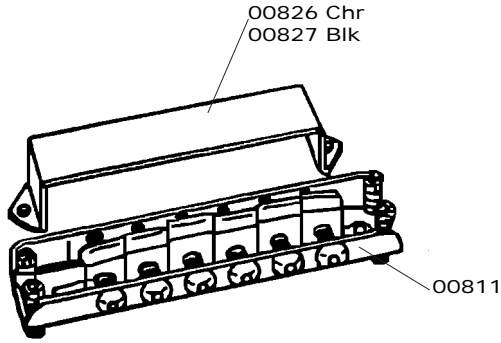

# Bridge Assembly

00811 Bridge Assembly 6-string, Complete  
00826 Bridge Cover Chrome  
00827 Bridge Cover Black

S17.pcx

00821 Bridge Assembly, 12-string, Complete  
00826 Bridge Cover Chrome  
00827 Bridge Cover Black

S38.pcx

00813 Channel Bridge 6 String Chrome  
00822 Channel Bridge 12 String Chrome  
00814 Bridge Saddles - 6 Saddle Bridge  
00824 Bridge Saddles - 12 Saddle Bridge  
00826 Bridge Cover Chrome  
00827 Bridge Cover Black  
00829 Base Bridge Chrome  
00830 Base Bridge Black  
05201 Mounting Screw  
05302 Bridge Height Adjustment Screw  
05303 Bridge Intonation Screw - 6 Saddle Bridge  
05305 Bridge Intonation Screw - 12 Saddle Bridge  
06113 Bridge Intonation Spring  
06114 Bridge Height Adjustment Spring