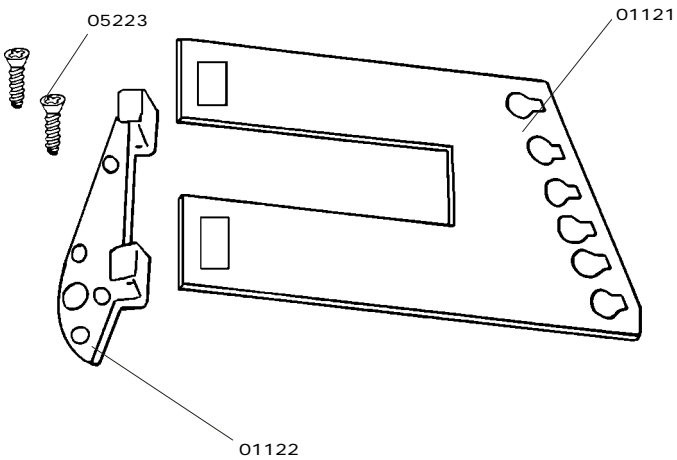

Guitar Tailpiece Assembly

- 01111 R-Tailpiece (Chrome)
- 01113 R-Tailpiece (Black)
- 01112 R-Tailpiece Bracket (Chrome)
- 01114 R-Tailpiece Bracket (Black)
- 01118 R-Tailpiece 12 String (Chrome)
- 01119 R-Tailpiece 12 String (Black)
- 05204 Screw

- 01121 Trapeze Tailpiece (Chrome)
- 01122 Trapeze Bracket (Chrome)
- 05223 Screw

- 00851 Bridge Assembly 650A, 650D, 220, 260 Chrome
- 00852 Bridge Assembly 220 Black
- 00853 Bridge Assembly 650F, 650S, 260 Gold