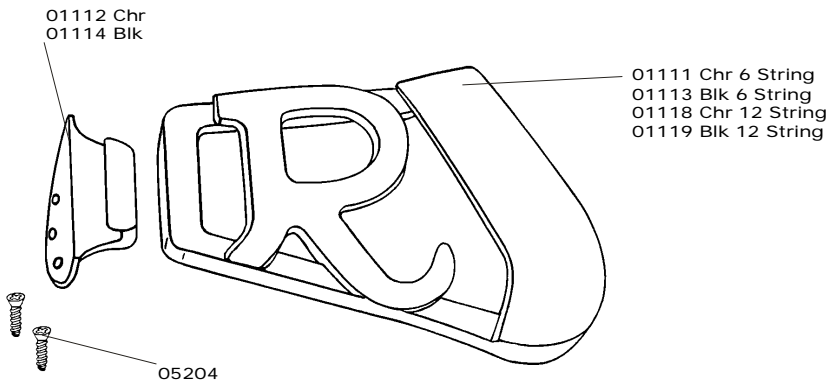

Guitar Tailpiece Assembly

- 01111 R-Tailpiece (Chrome)
- 01113 R-Tailpiece (Black)
- 01112 R-Tailpiece Bracket (Chrome)
- 01114 R-Tailpiece Bracket (Black)
- 01118 R-Tailpiece 12 String (Chrome)
- 01119 R-Tailpiece 12 String (Black)
- 05204 Screw

- 01121 Trapeze Tailpiece (Chrome)
- 01122 Trapeze Bracket (Chrome)
- 05223 Screw

- 00851 Bridge Assembly 650A, 650D, 220, 260 Chrome
- 00852 Bridge Assembly 220 Black
- 00853 Bridge Assembly 650F, 650S, 260 Gold