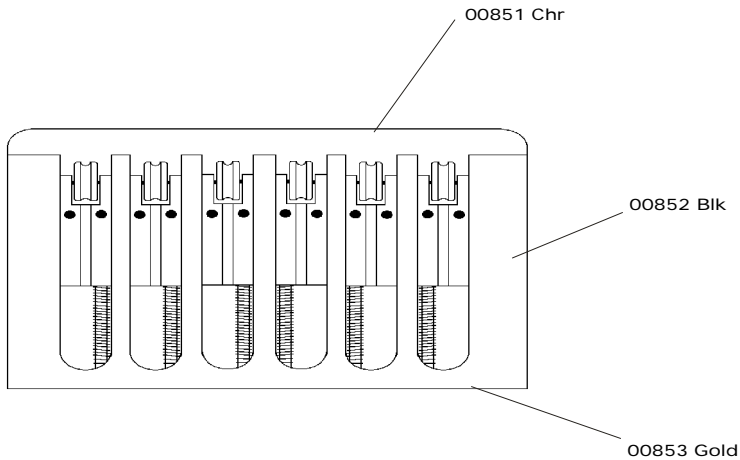

Guitar Tailpiece Assembly

- 01111 R-Tailpiece (Chrome)
- 01113 R-Tailpiece (Black)
- 01112 R-Tailpiece Bracket (Chrome)
- 01114 R-Tailpiece Bracket (Black)
- 01118 R-Tailpiece 12 String (Chrome)
- 01119 R-Tailpiece 12 String (Black)
- 05204 Screw

- 01121 Trapeze Tailpiece (Chrome)
- 01122 Trapeze Bracket (Chrome)
- 05223 Screw

- 00851 Bridge Assembly 650A, 650D, 220, 260 Chrome
- 00852 Bridge Assembly 220 Black
- 00853 Bridge Assembly 650F, 650S, 260 Gold

- 00861 Bridge Assembly 2020, 2030 Chrome
- 00862 Bridge Assembly 2020, 2030 Black
- 00863 Bridge Assembly 2050, 4004C Gold