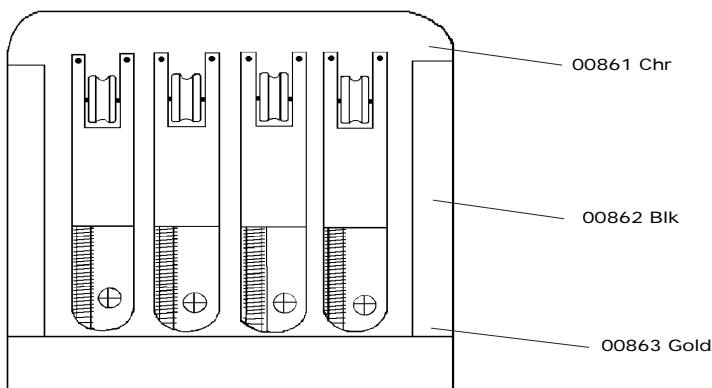

Guitar Tailpiece Assembly

- 01111 R-Tailpiece (Chrome)
- 01113 R-Tailpiece (Black)
- 01112 R-Tailpiece Bracket (Chrome)
- 01114 R-Tailpiece Bracket (Black)
- 01118 R-Tailpiece 12 String (Chrome)
- 01119 R-Tailpiece 12 String (Black)
- 05204 Screw

- 01121 Trapeze Tailpiece (Chrome)
- 01122 Trapeze Bracket (Chrome)
- 05223 Screw

- 00851 Bridge Assembly 650A, 650D, 220, 260 Chrome
- 00852 Bridge Assembly 220 Black
- 00853 Bridge Assembly 650F, 650S, 260 Gold