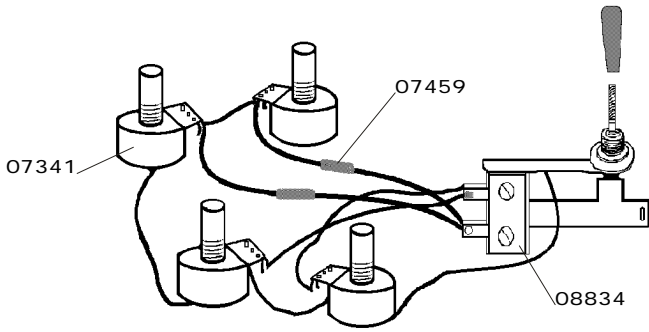

Wiring Harness

- 00200 4-Control Harness Bass
- 00201 4-Control, Lefthand Harness Bass
- 07341 Pot Universal
- 07459 Capacitor .047mfd
- 08834 Switch Toggle

- 00202 5-Control Harness Guitar
- 00203 5-Control Lefthand Harness, Guitar
- 07341 Pot Universal
- 07459 Capacitor .047mfd
- 08834 Switch Toggle

- 00205 4-Control Harness 650 Guitar
- 00206 4-Control Harness 650 Guitar Lefthand
- 07341 Pot Universal
- 07459 Capacitor .047mfd
- 08834 Switch Toggle

- 00207 2-Control Harness Mandolin