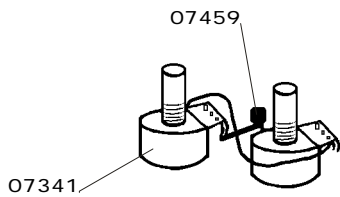

Wiring Harness

- 00200 4-Control Harness Bass
- 00201 4-Control, Lefthand Harness Bass
- 07341 Pot Universal
- 07459 Capacitor .047mfd
- 08834 Switch Toggle

- 00202 5-Control Harness Guitar
- 00203 5-Control Lefthand Harness, Guitar
- 07341 Pot Universal
- 07459 Capacitor .047mfd
- 08834 Switch Toggle

- 00205 4-Control Harness 650 Guitar
- 00206 4-Control Harness 650 Guitar Lefthand
- 07341 Pot Universal
- 07459 Capacitor .047mfd
- 08834 Switch Toggle

- 00207 2-Control Harness Mandolin