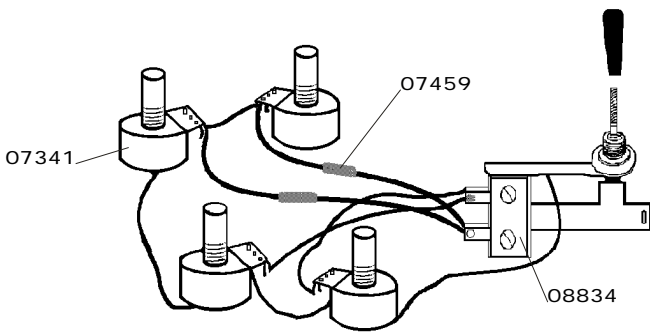

Wiring Harness

- 00200 4-Control Harness Bass
- 00201 4-Control, Lefthand Harness Bass
- 07341 Pot Universal
- 07459 Capacitor .047mfd
- 08834 Switch Toggle

- 00202 5-Control Harness Guitar
- 00203 5-Control Lefthand Harness, Guitar
- 07341 Pot Universal
- 07459 Capacitor .047mfd
- 08834 Switch Toggle

- 00205 4-Control Harness 650 Guitar
- 00206 4-Control Harness 650 Guitar Lefthand
- 07341 Pot Universal
- 07459 Capacitor .047mfd
- 08834 Switch Toggle

- 00207 2-Control Harness Mandolin