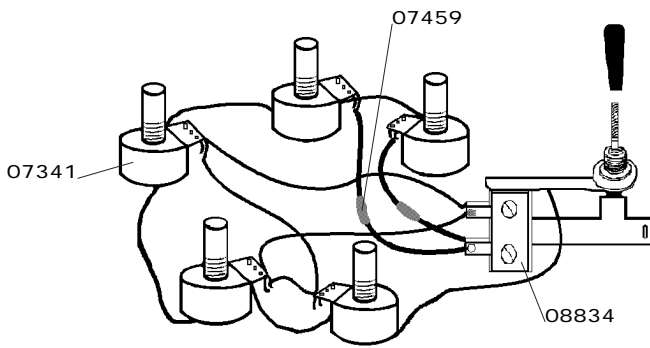

Wiring Harness

- 00200 4-Control Harness Bass
- 00201 4-Control, Lefthand Harness Bass
- 07341 Pot Universal
- 07459 Capacitor .047mfd
- 08834 Switch Toggle

- 00202 5-Control Harness Guitar
- 00203 5-Control Lefthand Harness, Guitar
- 07341 Pot Universal
- 07459 Capacitor .047mfd
- 08834 Switch Toggle

- 00205 4-Control Harness 650 Guitar
- 00206 4-Control Harness 650 Guitar Lefthand
- 07341 Pot Universal
- 07459 Capacitor .047mfd
- 08834 Switch Toggle

- 00207 2-Control Harness Mandolin