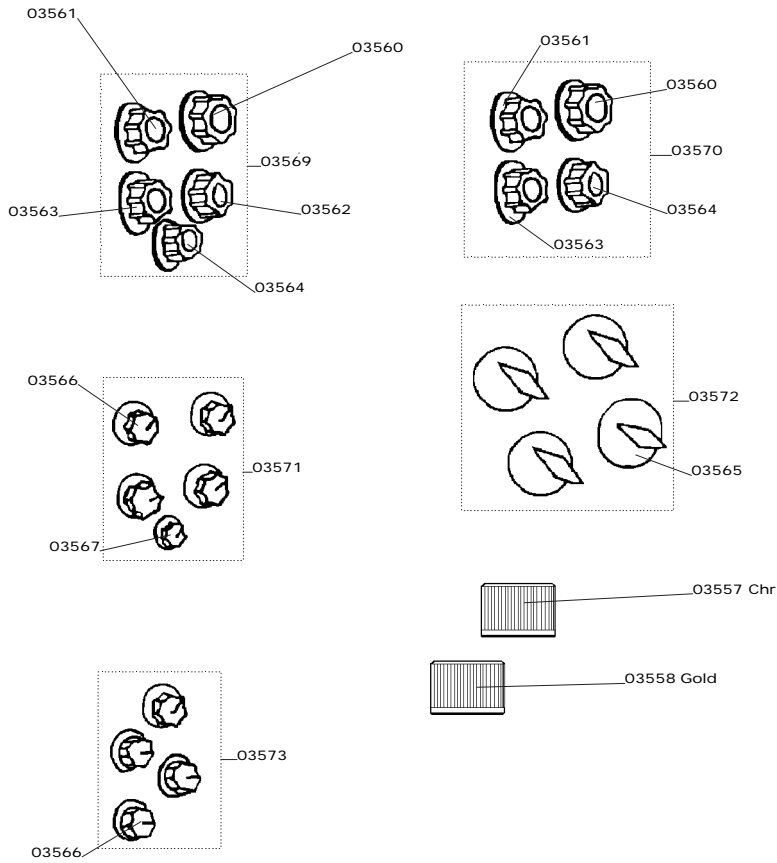

Knob Sets, Guitar/Bass

- 03557 Knob, Knurled, Chrome
- 03558 Knob, Knurled, Gold
- 03560 Knob, Bass Volume, Std. Guitar/Bass, Black
- 03561 Knob, Bass Tone, Std. Guitar/Bass, Black
- 03562 Knob, Treble Volume, Std. Guitar/Bass, Black
- 03563 Knob, Treble Tone, Std. Guitar/Bass, Black
- 03564 Knob, Small 5th, Std. Guitar, Black
- 03565 Knob, Vintage, Brown with Gold Inlay
- 03566 Knob, Vintage, Plain Black
- 03567 Knob, Vintage, Small, Black
- 03569 Knob Set of 5, Std. Guitar, Black
- 03570 Knob Set of 4, Std. Bass, Black
- 03571 Knob Set, Vintage, Plain Black
- 03572 Knob Set of 4, Vintage, Brown with Gold Inlay

Pickup Selector Switch

- 03568 Knob Toggle Bat Black
- 03594 Knob Toggle Bat Chrome
- 03595 Knob Toggle Bat Gold
- 06220 Nut Knurled Toggle Switch Chrome
- 06221 Nut Knurled Toggle Switch Gold
- 08834 Switch Toggle