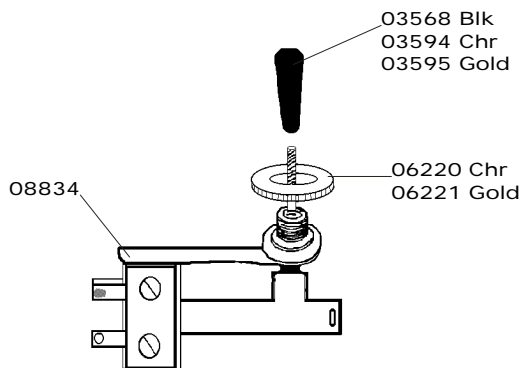

Knob Sets, Guitar/Bass

- 03557 Knob, Knurled, Chrome
- 03558 Knob, Knurled, Gold
- 03560 Knob, Bass Volume, Std. Guitar/Bass, Black
- 03561 Knob, Bass Tone, Std. Guitar/Bass, Black
- 03562 Knob, Treble Volume, Std. Guitar/Bass, Black
- 03563 Knob, Treble Tone, Std. Guitar/Bass, Black
- 03564 Knob, Small 5th, Std. Guitar, Black
- 03565 Knob, Vintage, Brown with Gold Inlay
- 03566 Knob, Vintage, Plain Black
- 03567 Knob, Vintage, Small, Black
- 03569 Knob Set of 5, Std. Guitar, Black
- 03570 Knob Set of 4, Std. Bass, Black
- 03571 Knob Set, Vintage, Plain Black
- 03572 Knob Set of 4, Vintage, Brown with Gold Inlay

Pickup Selector Switch

- 03568 Knob Toggle Bat Black
- 03594 Knob Toggle Bat Chrome
- 03595 Knob Toggle Bat Gold
- 06220 Nut Knurled Toggle Switch Chrome
- 06221 Nut Knurled Toggle Switch Gold
- 08834 Switch Toggle